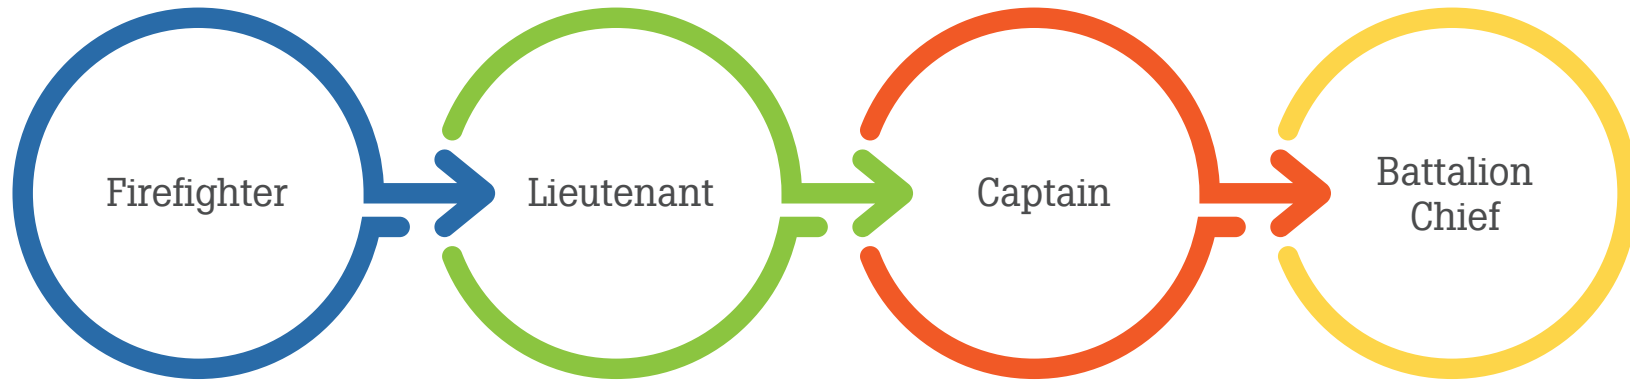

# Firefighter Career Pathway

## PUBLIC WORKS/SAFETY SECTOR

**Median salary:**

- \$53,312

**Courses available at:**

- Apollo Career Center
- Rhodes State College
- Ohio Fire Academy

**Employment:**

- Probationary Firefighter
- Ride Along